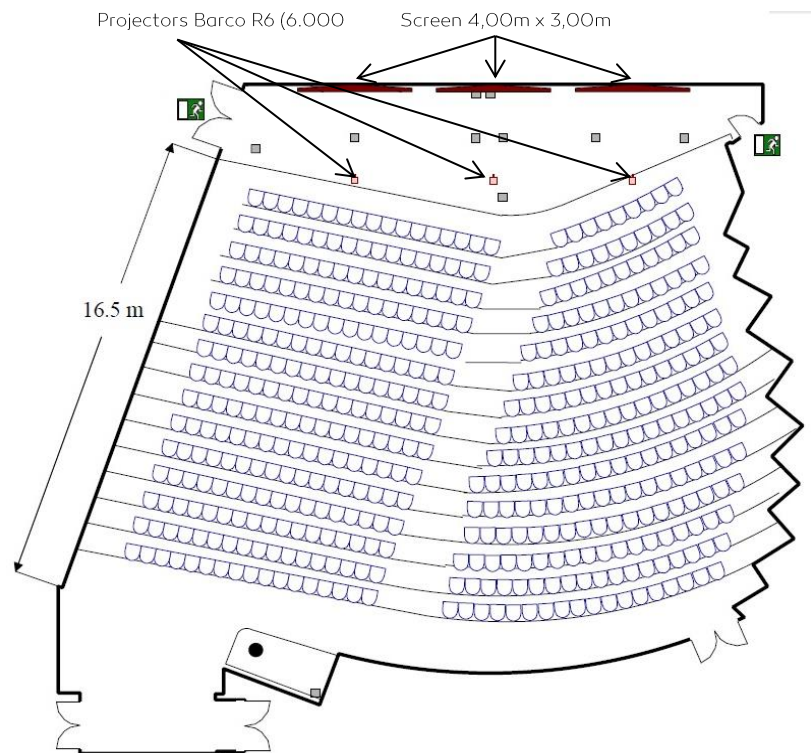

The rental cost of the Auditorium does not include any AV equipment. Please, contact our Sales Department for more information: eventos@hesperia-tower.com